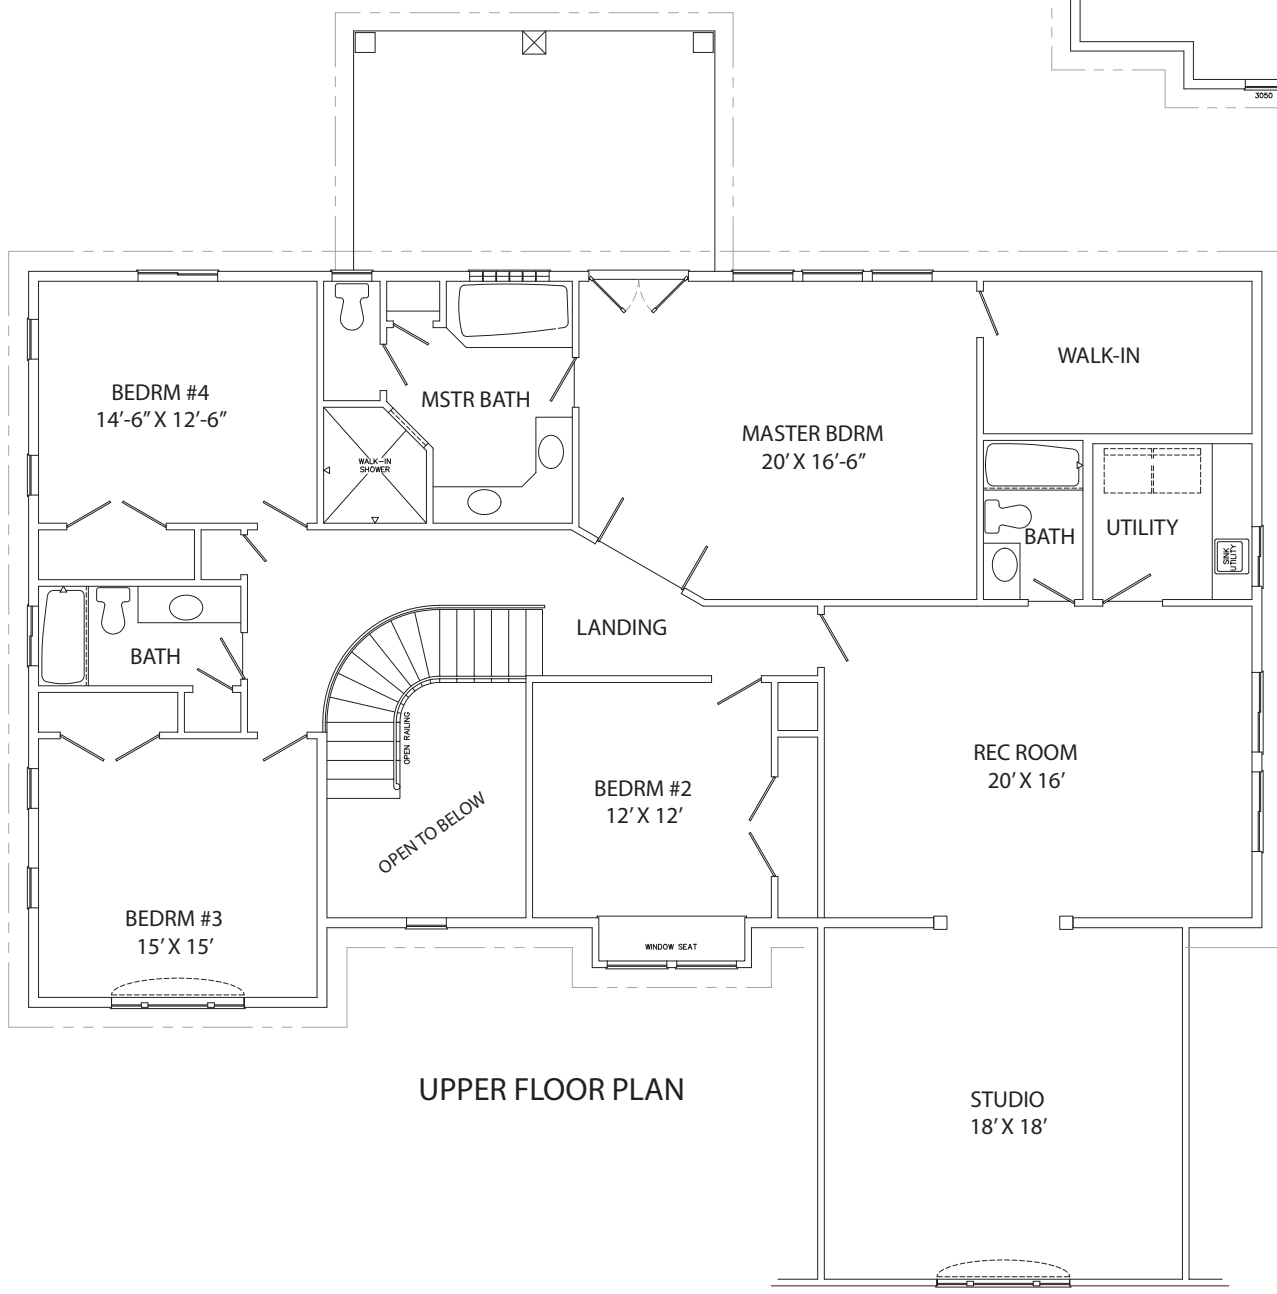

The Sawtooth  
 4+Bedroom  
 4 Full Baths  
 1184 s.f. Garage w/  
 Shop Space

FRONT ELEVATION

MAIN FLOOR PLAN

UPPER FLOOR PLAN