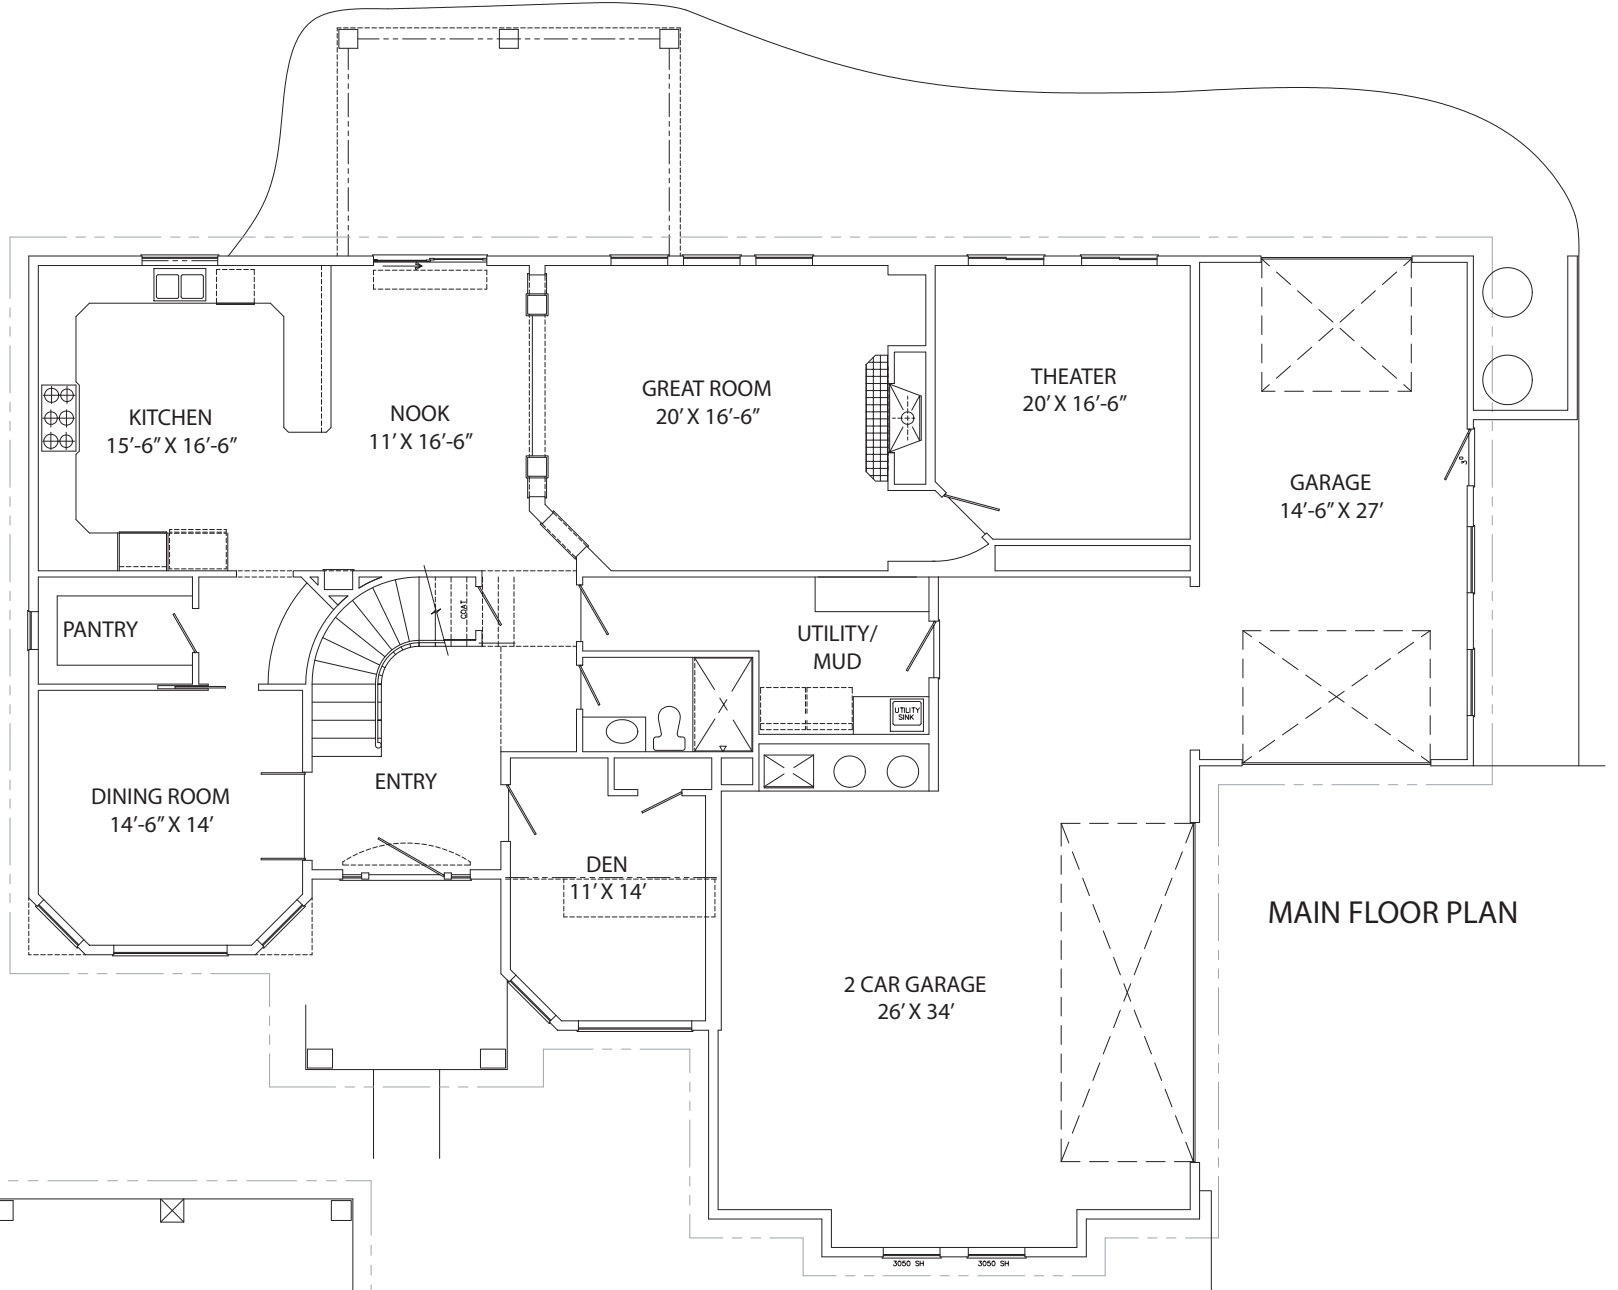

The Sawtooth  
 4+Bedroom  
 4 Full Baths  
 1184 s.f. Garage w/  
 Shop Space

FRONT ELEVATION

MAIN FLOOR PLAN

UPPER FLOOR PLAN