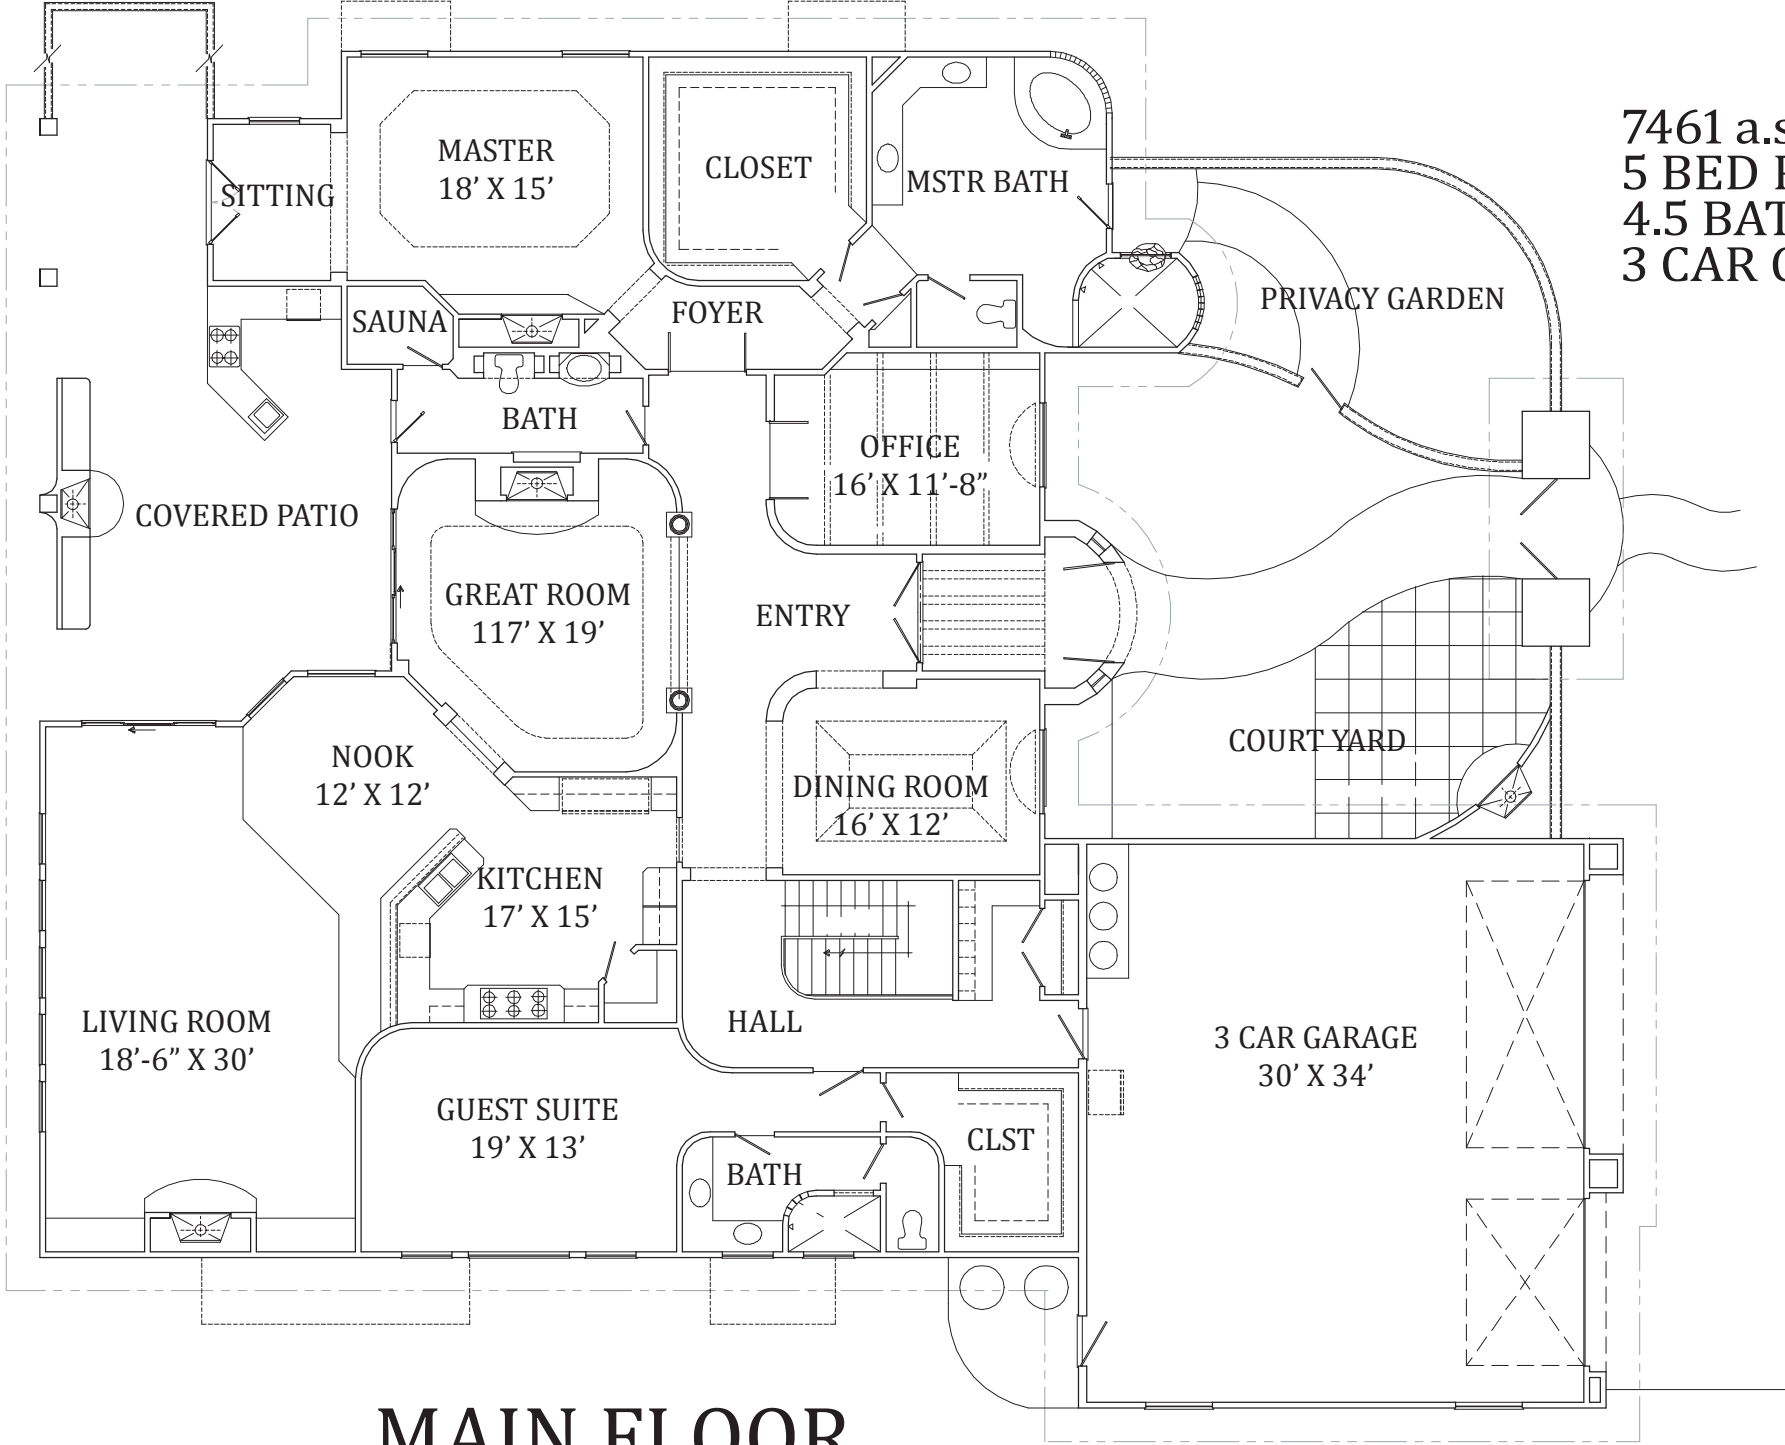

FRONT ELEVATION

REAR ELEVATION

RIGHT ELEVATION

LEFT ELEVATION

7461 a.s.f.
5 BED ROOM
4.5 BATH
3 CAR GARAGE

MAIN FLOOR

BASEMENT PLAN